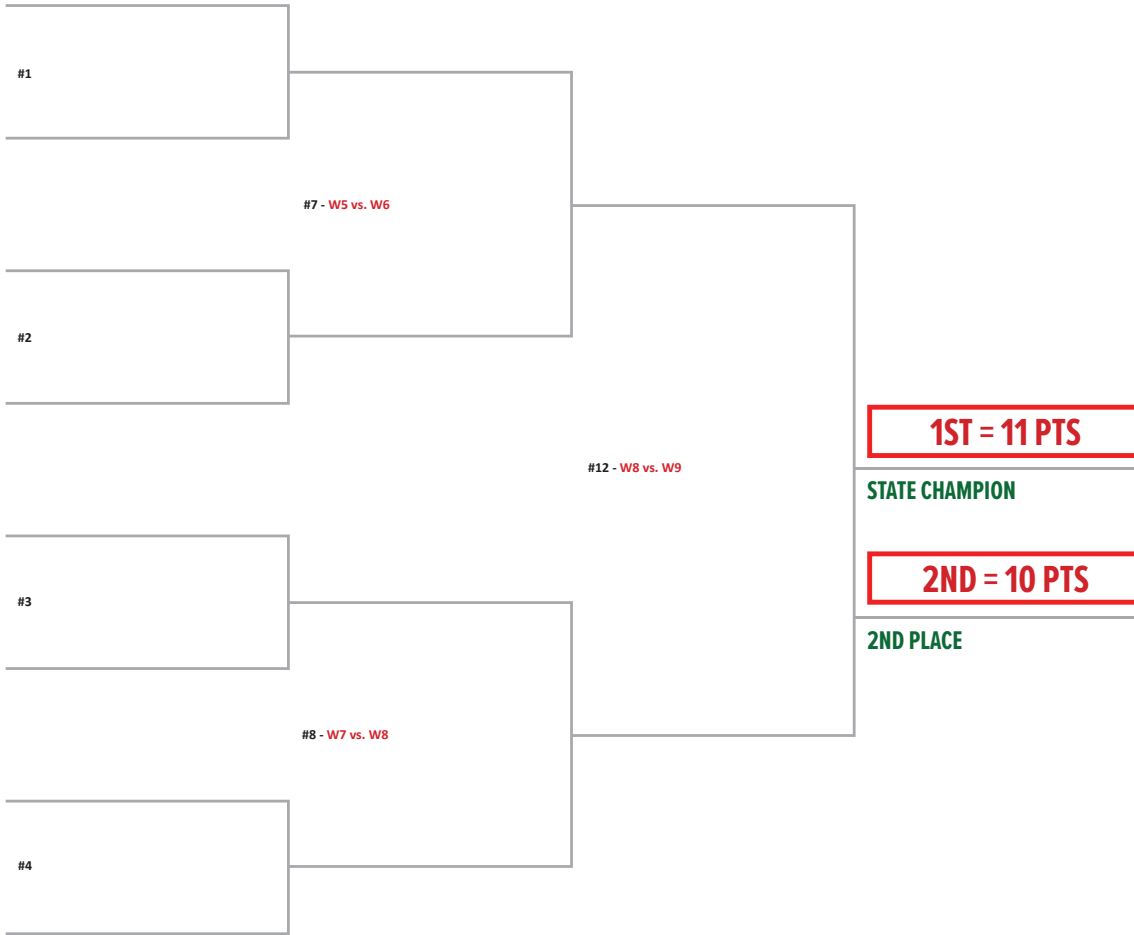

MAY 26

MAY 26

MAY 27

MAY 27

FOLLOW ALONG

WIAA LIVE APP

WIAA.COM/TENNIS