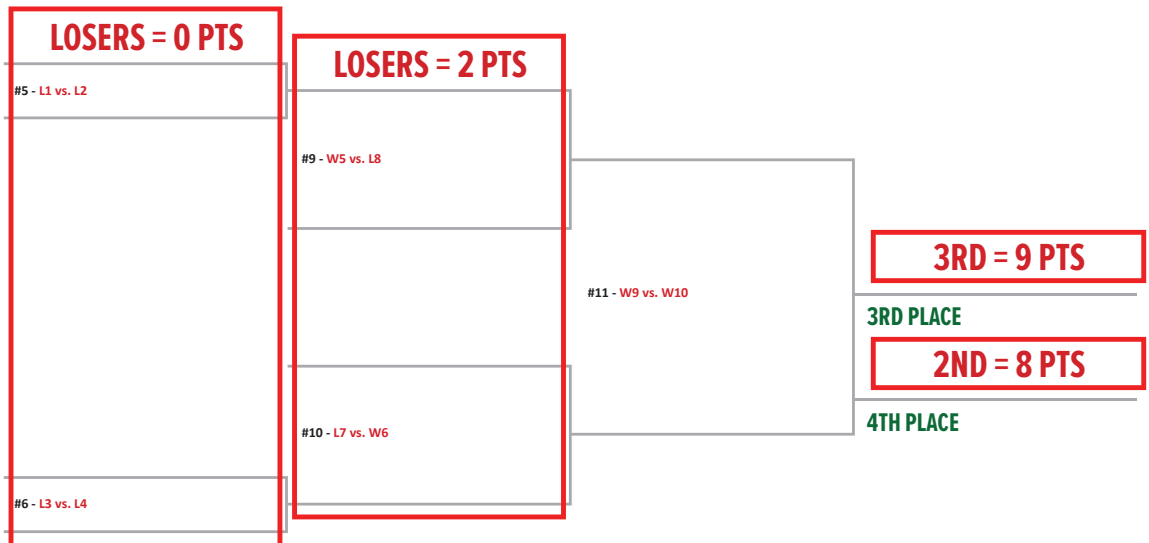

MAY 26

MAY 26

MAY 27

MAY 27

FOLLOW ALONG

WIAA LIVE APP

WIAA.COM/TENNIS