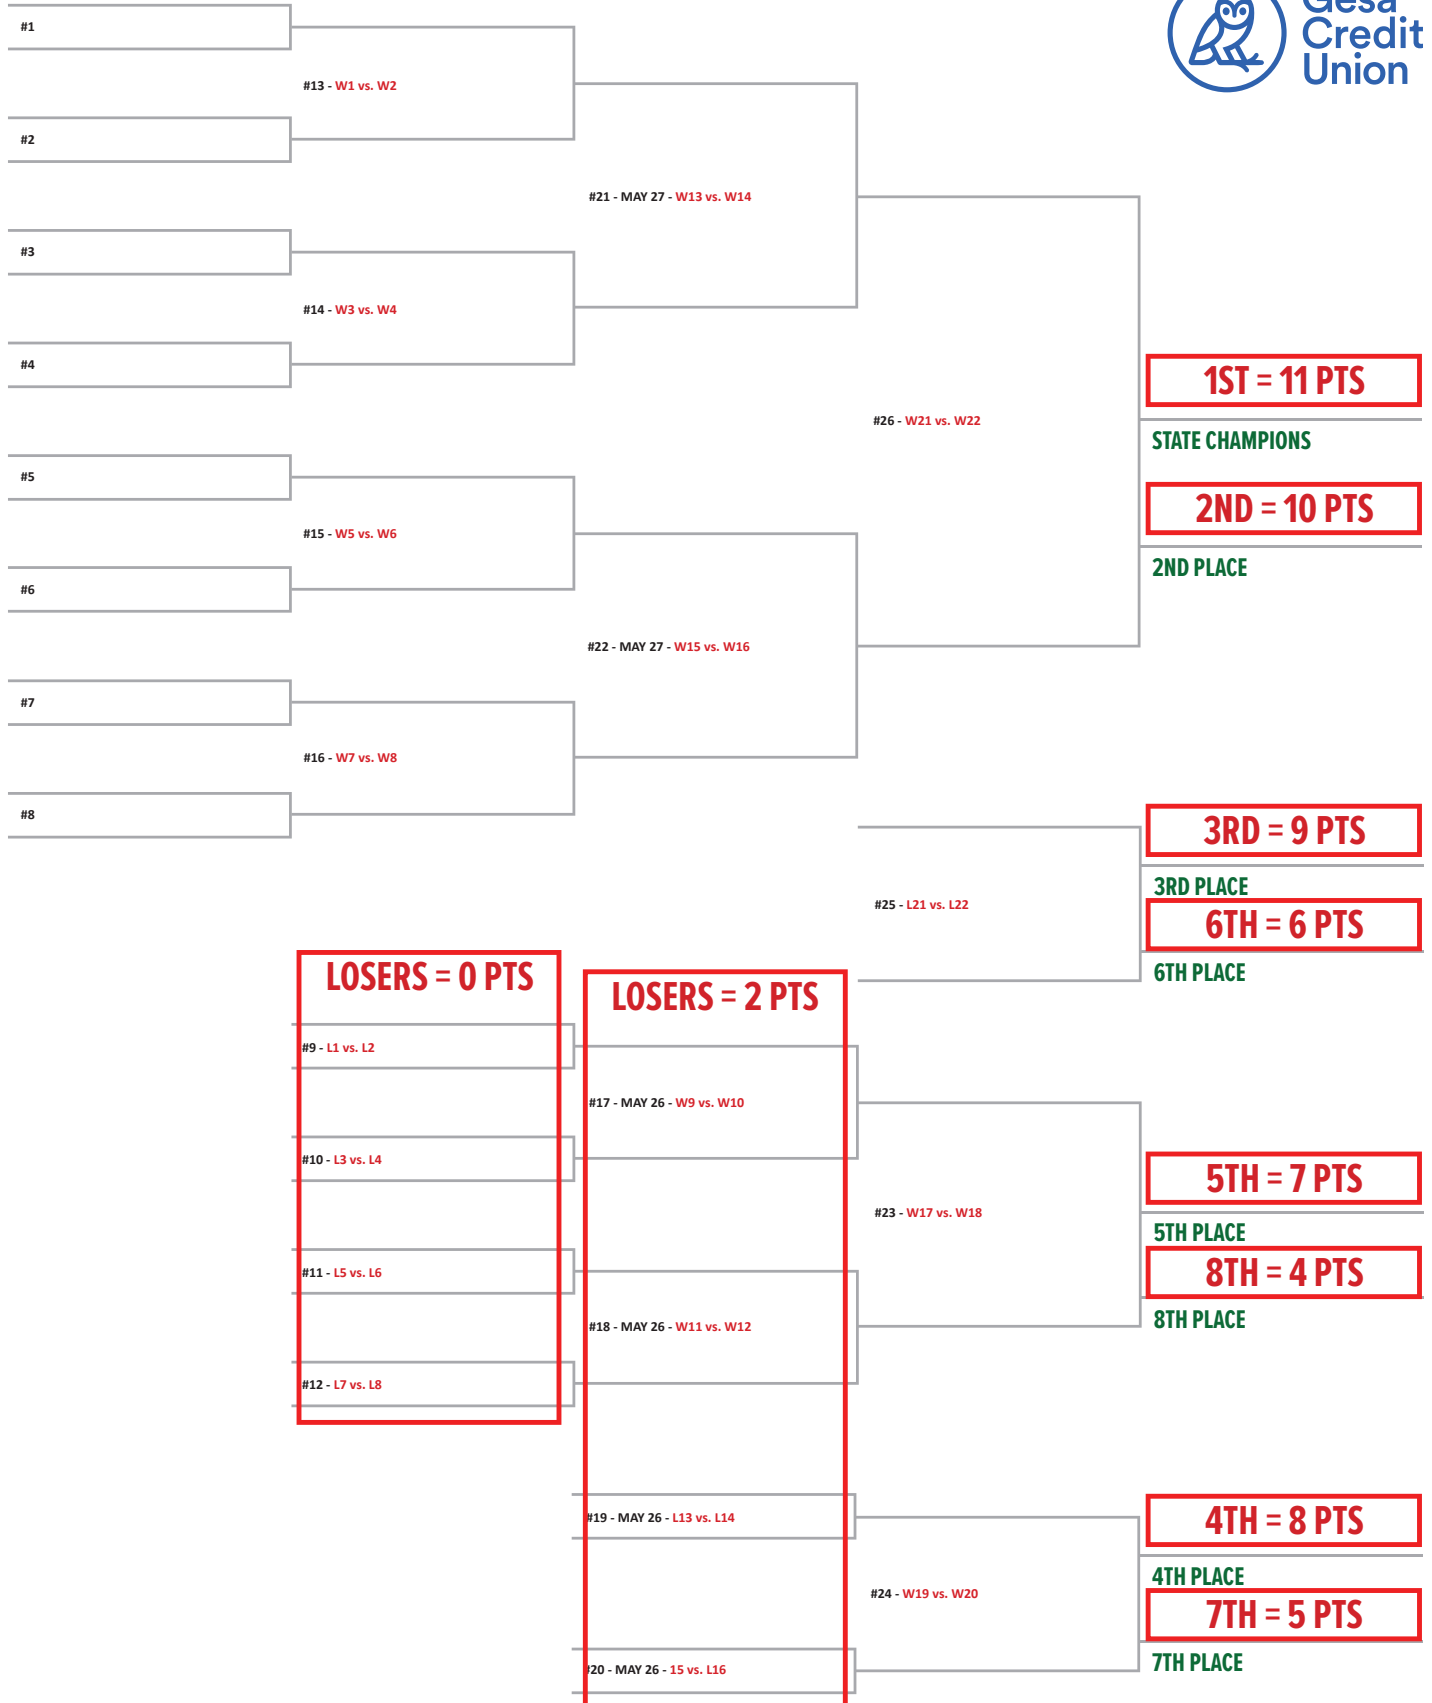

MAY 26

MAY 26

MAY 26-27

MAY 27