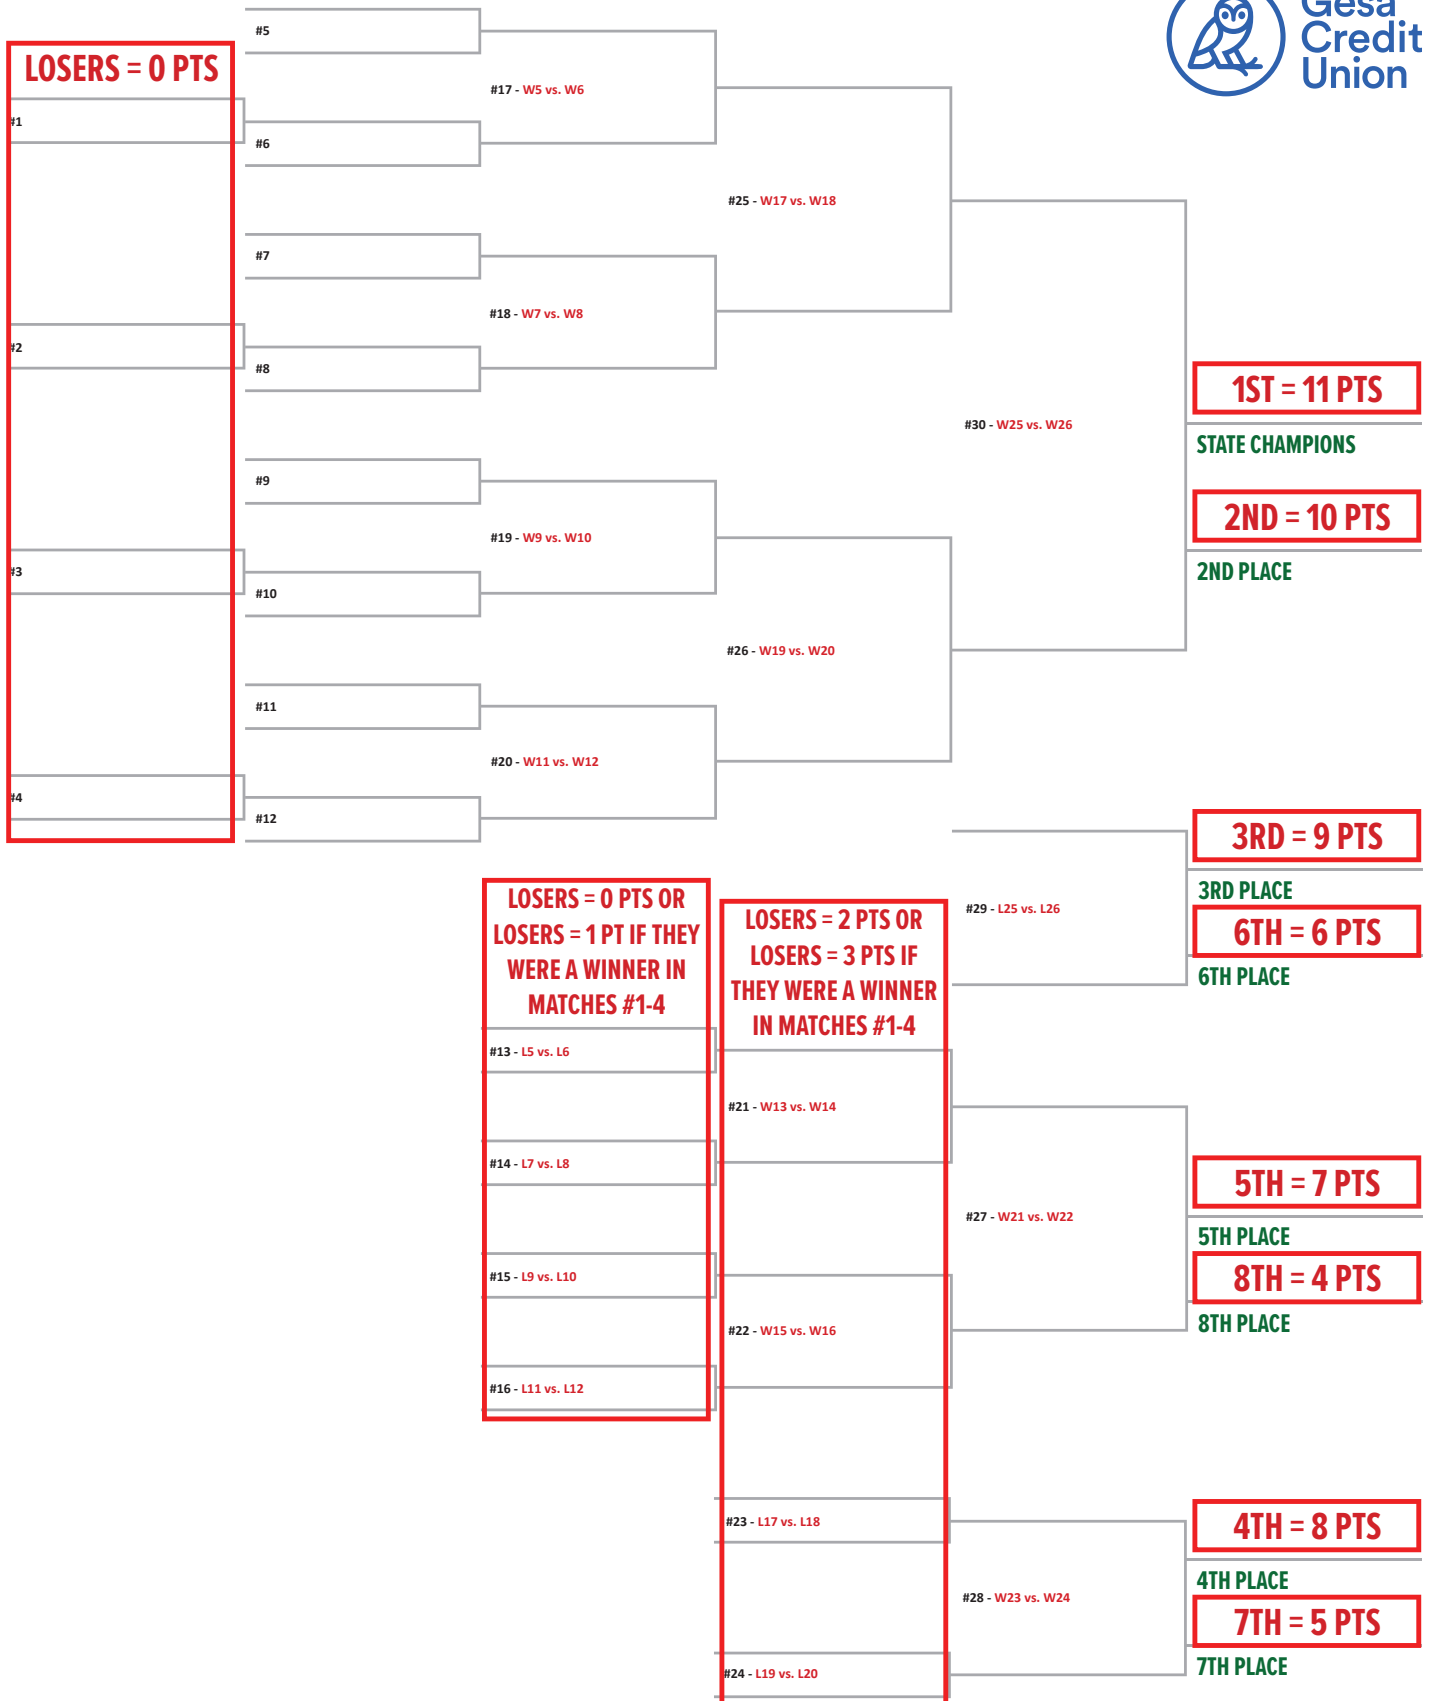

20

2023 TENNIS TEAM SCORING

MAY 26

MAY 26

MAY 26

MAY 27

MAY 27